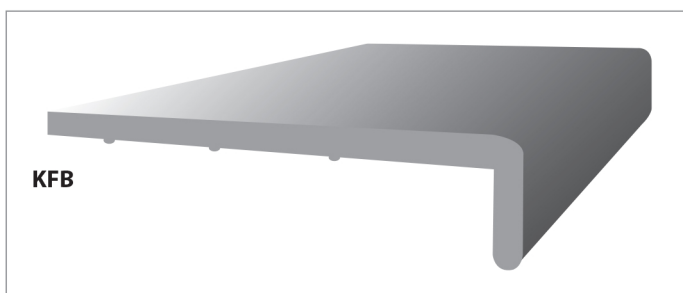

AQUACEL FOAM RANGE

To indicate the product colour(s) required, the following code suffixes should be used:
 Colour Suffixes: BG - Black Woodgrain, LO - Sherwood Woodgrain,
 RW - Rosewood Woodgrain, WG - Mahogany Woodgrain, BL - Black and BR - Brown

9mm Square Fascia Capping & Accessories

Product Code	Size	White		Woodgrain		Colours	
		Pk Qty	Price	Pk Qty	Price	Pk Qty	Price
KFB100	100mm	2 x 5m		2 x 5m	N/A	2 x 5m	N/A
KFB125	125mm	2 x 5m		2 x 5m	N/A	2 x 5m	N/A
KFB150	150mm	2 x 5m		2 x 5m		2 x 5m	N/A
KFB175	175mm	2 x 5m		2 x 5m		2 x 5m	
KFB200	200mm	2 x 5m		2 x 5m		2 x 5m	
KFB225	225mm	2 x 5m		2 x 5m		2 x 5m	
KFB250	250mm	2 x 5m		2 x 5m		2 x 5m	N/A
KFB300	300mm	2 x 5m		2 x 5m		2 x 5m	N/A
KFB405	405mm	2 x 5m		2 x 5m		2 x 5m	

All sizes are internal

9mm Square Fascia Capping & Accessories

Product Code	Size	White		Woodgrain		Colours	
		Pk Qty	Price	Pk Qty	Price	Pk Qty	Price
KFBC	300mm 90° Corner	100		100		100	
KFBC600	600mm 90° Corner	50		50		50	N/A
KFBC135	300mm 135° Corner	100		100		100	N/A
KFBIC	300mm 90° Int Corner	100		100		100	N/A
KFBJ	300mm Joint	100		100		100	
KFBJ600	600mm Joint	50		50		50	N/A
KFBCAP	250mm End Cap	100		100		100	
FIN1	Finial	100		100		100	